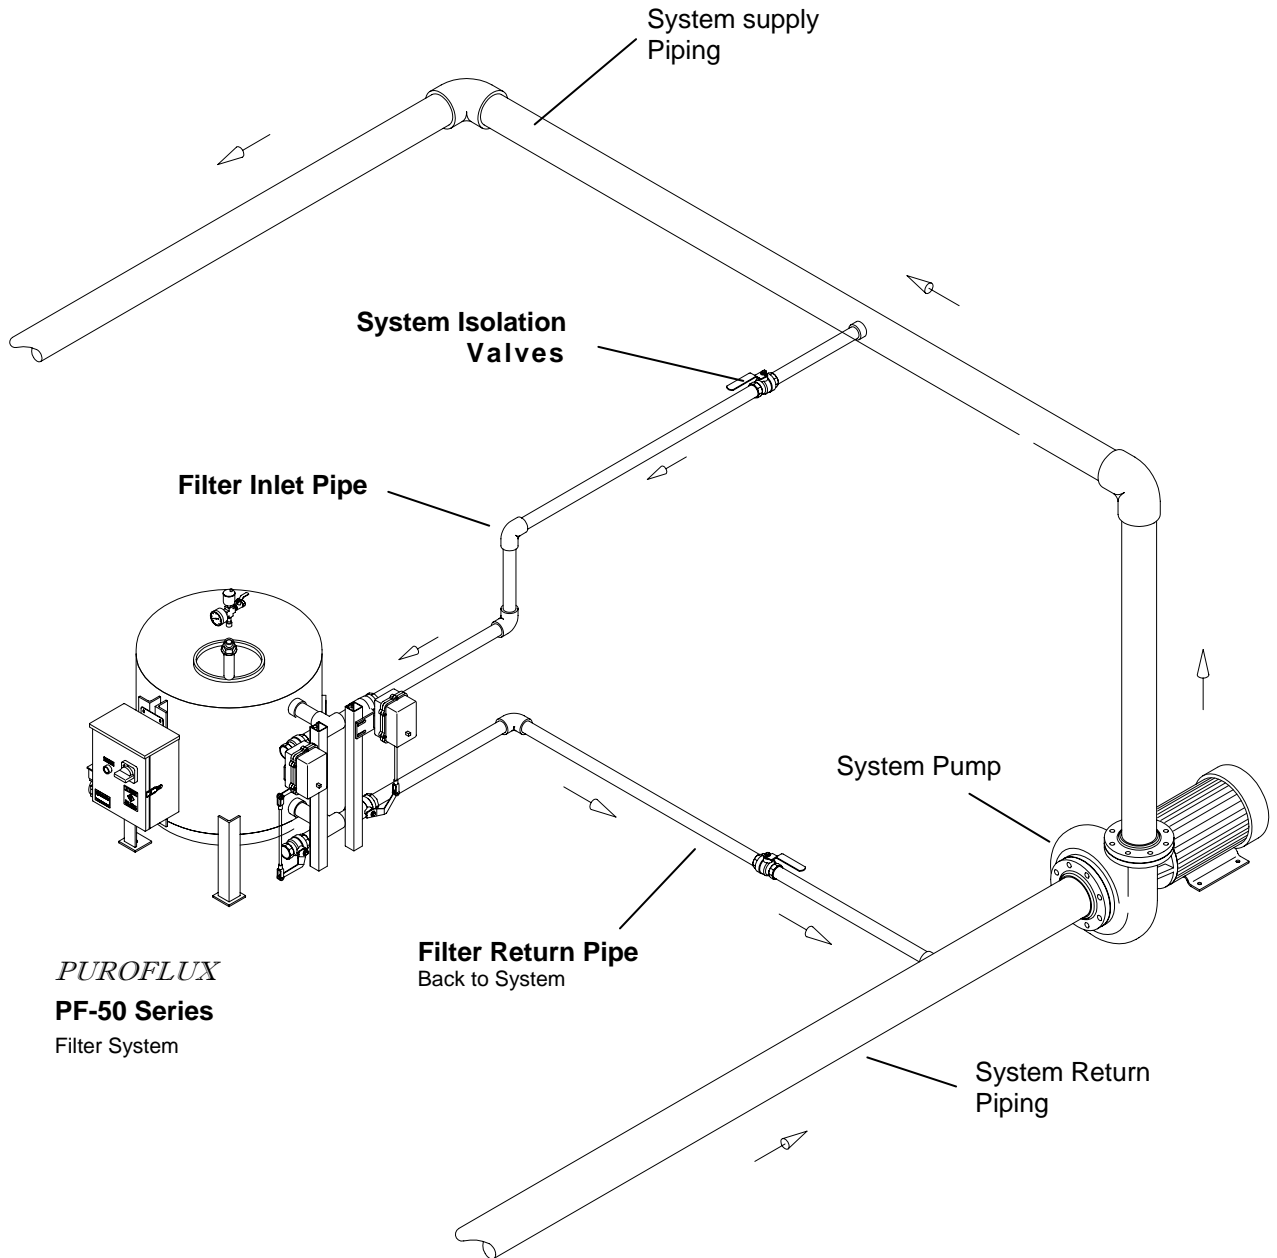

PF-50 SERIES CLOSED LOOP FILTER
Typical Slip Stream Piping Installation

PUROFLUX
PF-50 Series
Filter System